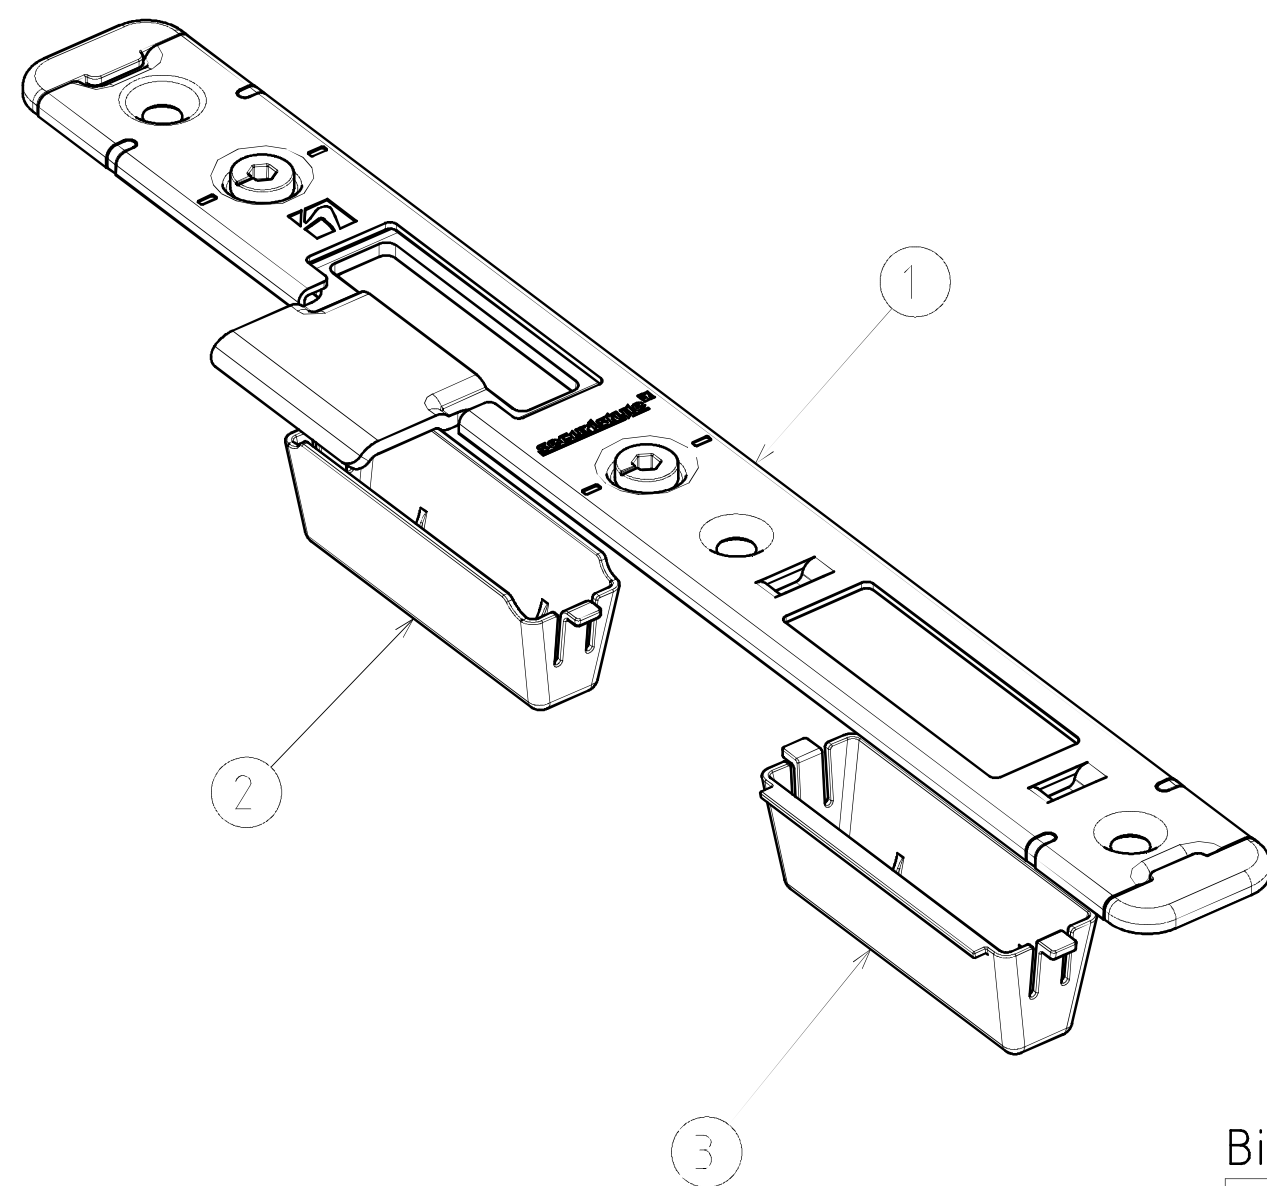

A

B

C

D

E

BUCKET CLIP FIT AS SHOWN  
 TYP 4 PLACES BY HAND

Section view A-A  
 Scale: 1:1

Bill of Material: LKF24BL

Number	Part Number	Product Description	Quantity
1	S700140	24MM CENTER KEEP LH	1
2	R720052	LATCH BUCKET	1
3	R720053	DEADBOLT BUCKET	1

A	R3959	26/02/10	SJH DAI
Iss.	Modification	Date	Sig. Chkd.

DO NOT SCALE - If in doubt ask!  
 Tolerances u.o.s.  
 x = ±0.5  
 <0 = ±0.2  
 <.00 = ±0.1  
 Angles ±0.5°

All dimensions in millimeters u.o.s  
 Remove sharp edges  
 Concentricity within 0.3 T.I.R.

Drawn by: SJH Date: 10/11/10  
 Checked by: DAI Date: 10/11/10

Description:  
 DOOR LOCK FERRITIC 24MM1  
 WIDE LEFT CTR KEEP WITH  
 BUCKETS  
 Used on:  
 COMPOSITE DOORS  
 Similar to:  
 LKA24BL  
 Raw Material:  
 SEE TABLE