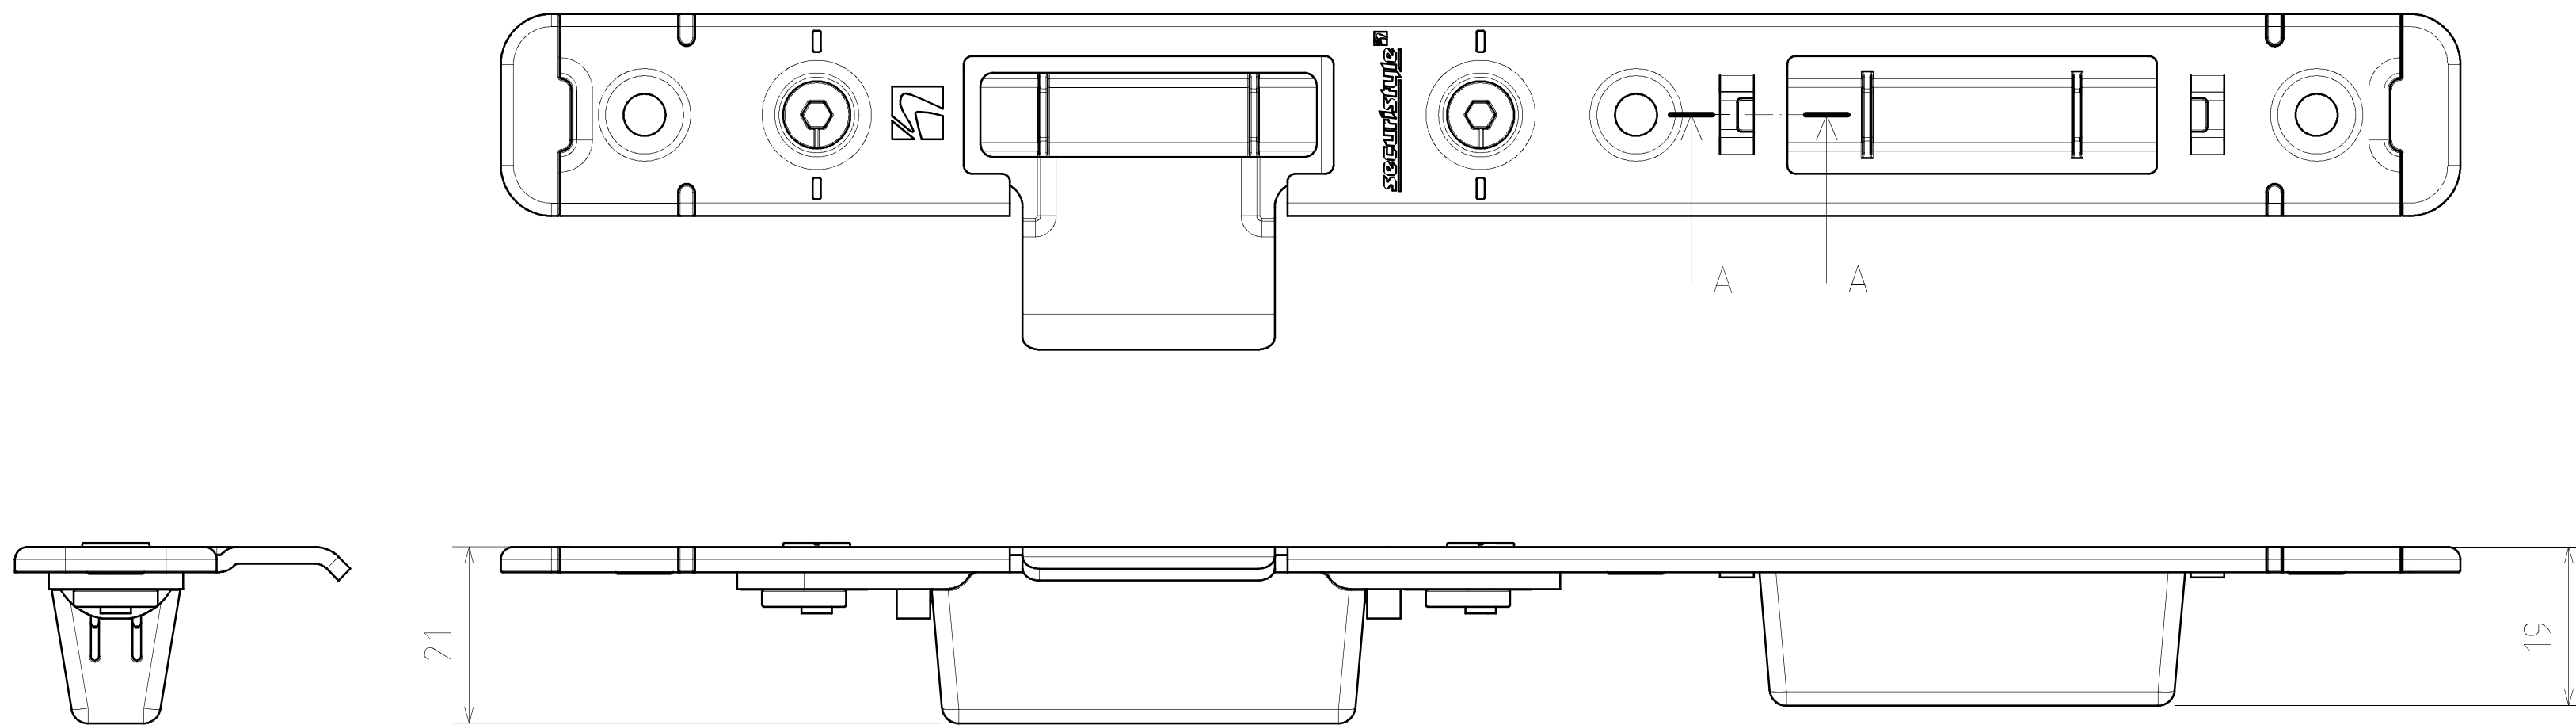

A

B

C

D

E

BUCKET CLIP FIT AS SHOWN  
 TYP 4 PLACES BY HAND

Section view A-A  
 Scale: 1:1

Bill of Material: LKF24BL

Number	Part Number	Product Description	Quantity
1	S700140	24MM CENTER KEEP LH	1
2	R720052	LATCH BUCKET	1
3	R720053	DEADBOLT BUCKET	1

A	R3959	26/02/10	SJH DAI
Iss.	Modification	Date	Sig. Chkd.

DO NOT SCALE - If in doubt ask!  
 Tolerances u.o.s.  
 x = ±0.5  
 <0 = ±0.2  
 <.00 = ±0.1  
 Angles ±0.5°

All dimensions in millimeters u.o.s  
 Remove sharp edges  
 Concentricity within 0.3 T.I.R.

Drawn by: SJH Date: 10/11/10  
 Checked by: DAI Date: 10/11/10

Description:  
 DOOR LOCK FERRITIC 24MM1  
 WIDE LEFT CTR KEEP WITH  
 BUCKETS  
 Used on:  
 COMPOSITE DOORS  
 Similar to:  
 LKA24BL  
 Raw Material:  
 SEE TABLE