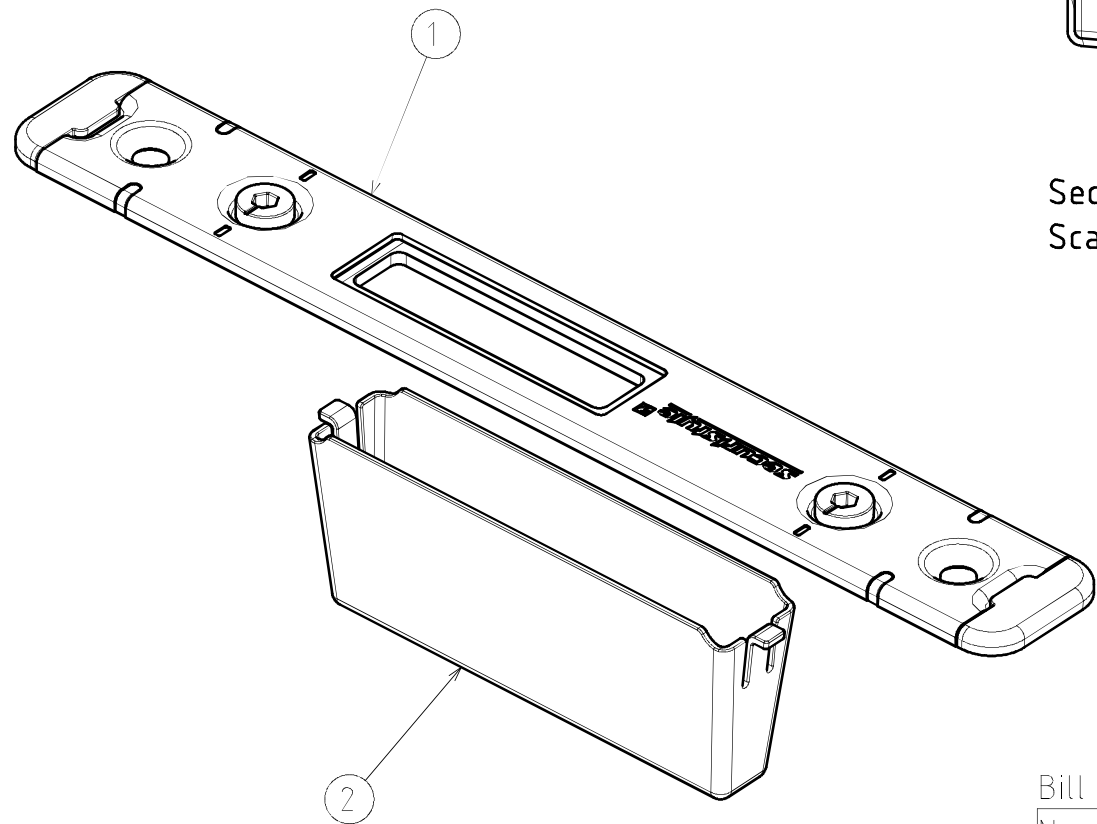

Isometric view
Scale: 1:1

33

BUCKET CLIP FIT AS SHOWN
TYP 2 PLACES BY HAND

Section view A-A
Scale: 1:1

Bill of Material: LKF24BM

Number	Part Number	Product Description	Quantity
1	S700137	24MM HOOK/BOLT MODULE KEEP	2
2	R720054	HOOK/BOLT BUCKET	2

Drawn by: SJH
Date: 11/11/10
Checked by: DAI
Date: 11/11/10

Description:
 DOOR LOCK FERRITIC 24MM
 WIDE MODULE KEEP SET WITH
 BUCKETS
Used on:
 COMPOSITE DOORS
Similar to:
 XXX
Raw Material:
 SEE TABLE