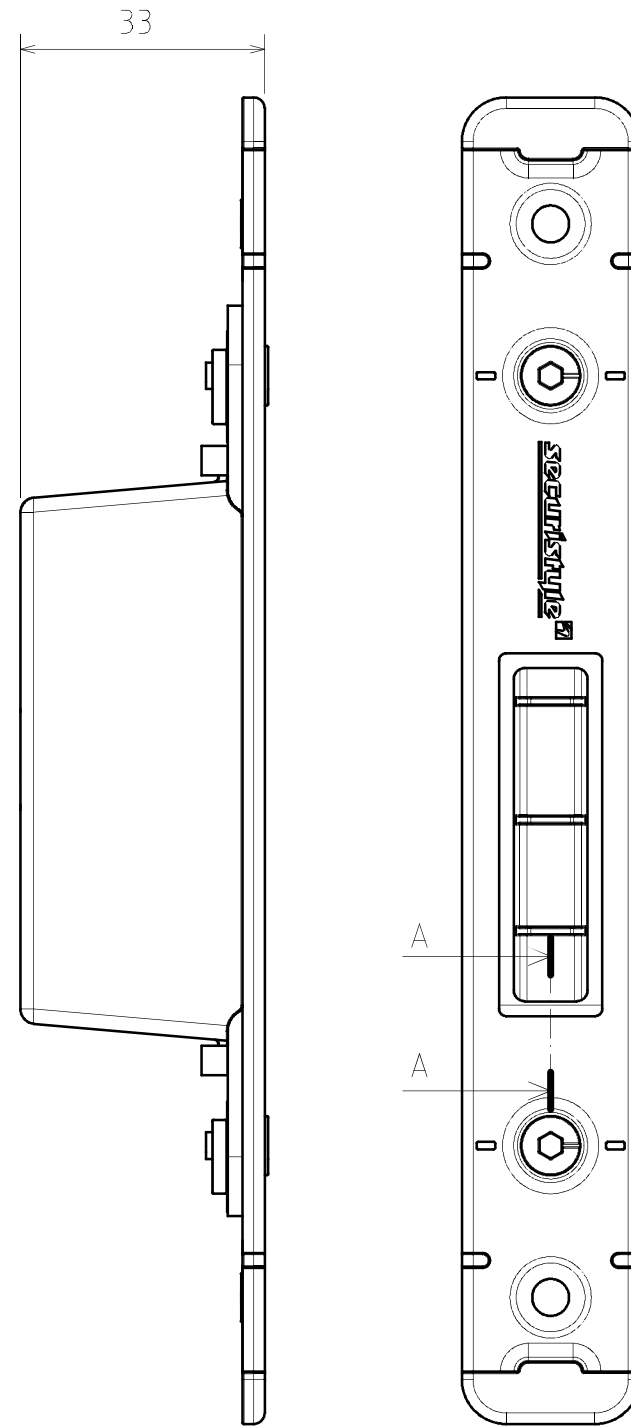

Isometric view
Scale: 1:1

33

BUCKET CLIP FIT AS SHOWN
TYP 2 PLACES BY HAND

Section view A-A
Scale: 1:1

Bill of Material: LKF24BM

Number	Part Number	Product Description	Quantity
1	S700137	24MM HOOK/BOLT MODULE KEEP	2
2	R720054	HOOK/BOLT BUCKET	2

Drawn by: SJH
Date: 11/11/10
Checked by: DAI
Date: 11/11/10

Description:
 DOOR LOCK FERRITIC 24MM
 WIDE MODULE KEEP SET WITH
 BUCKETS
Used on:
 COMPOSITE DOORS
Similar to:
 XXX
Raw Material:
 SEE TABLE