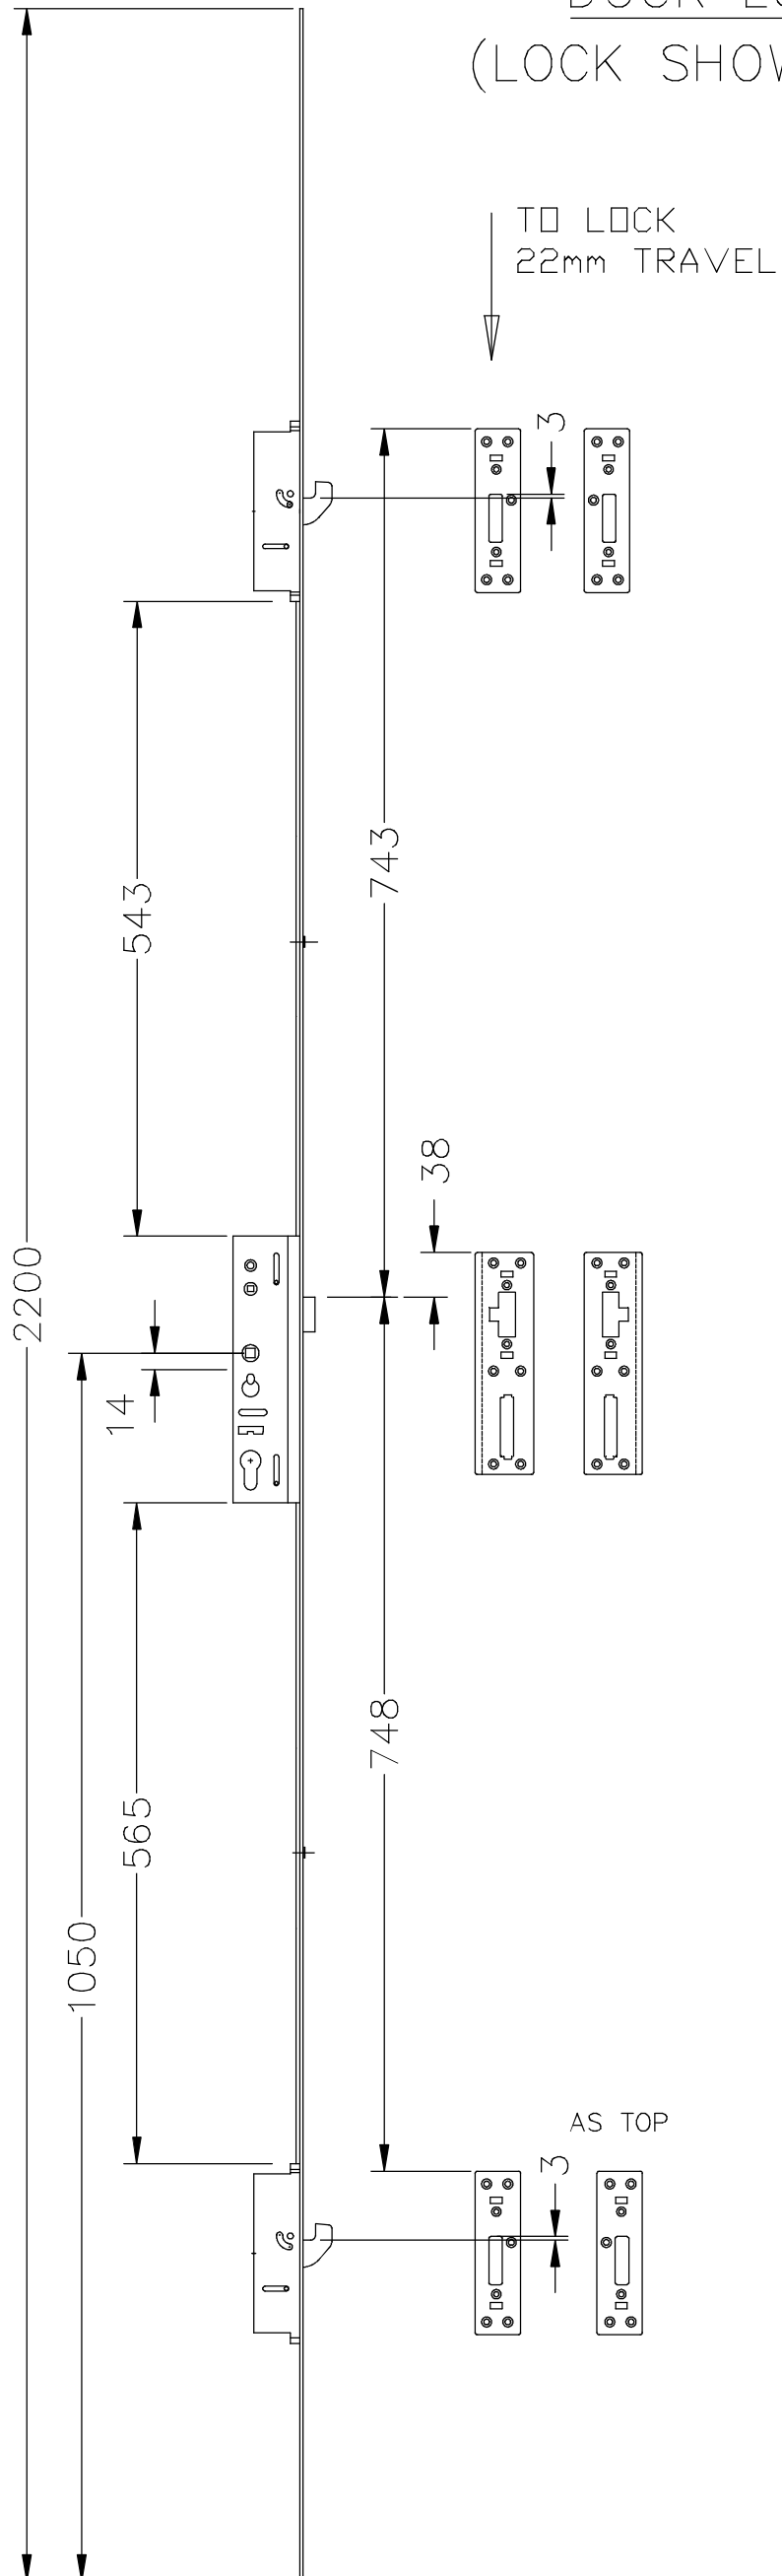

# LOCKMASTER

PLSP18-45-19 2 HOOK TIMBER OR SLAB

DOOR LOCK, 45mm BACKSET

(LOCK SHOWN IN UNLOCKED POSITION)

PADDOCK CONTROLLED  
QUALITY DEPT. ISSUE 5  
06/04/2010 TF

	QTY.	PART NO.
ROD STUD	4	PL10-C008-19
FACEPLATE	1	PL10-C043-19
TOP ROD	1	PL10-C053-19
BOTTOM ROD	1	PL10-C054-19
SPACER	1	PL10-C148-19
10mm FACEPLATE SCREW	4	PL10-C181-19
TAPTITE M4x20mm	2	PL10-C183-19
TAPTITE M4x18mm	1	PL10-C229-19
SPRUNG 45B/S CENTRE CASE	1	PL10-SA147-19
HOOK UNIT (NO ANTI-LIFT)	2	PL10-SA61-19-T

92mm CENTRES
45mm BACKSET
58mm CASE DEPTH
25mm HOOK PROJECTION PROJECTION
FITTING DETAILS AVAILABLE

### KEEPS

CENTRE - PLK55  
DEADBOLT - PLK54 (x2) } NOT SHOWN