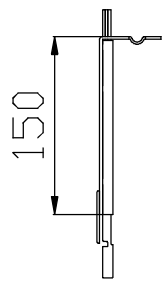

SPLSB24-60 TOP SHOOTBOLT SET

LOCKMASTER

**SPLSP243/45-60 45 BACKSET INACTIVE
SPRUNG LOCK AUSTENITIC FACEPLATE
(LOCK SHOWN IN LOCKED POSITION)**

TO LOCK
22mm TRAVEL

	QTY.	PART NO.
FACEPLATE INACTIVE AUSTENITIC	1	SPL10-C706
BOTTOM ROD	1	PL10-C102-19
STAINLESS GUIDE STUD	2	PL10-C121
TOP ROD	1	PL10-C214-19
SPACER BAR	1	PL10-C752-19
18mm TORX SCREW STAINLESS	1	PLS25-C032
20mm TORX SCREW STAINLESS	2	PLS25-C033
45mm B/S MK2 SLAVE SPRUNG	1	PL10-SA184-19

PLK548-19 KEEP SET

PADDOCK CONTROLLED
QUALITY DEPT. ISSUE 3
18/03/2014 TDF

1st ISS JULY 2011

SPLSB27-60 BOTTOM SHOOTBOLT SET

SPLSP243/45-60 ISSUE 3 18/03/2014

Yale Door and Window Solutions

ASSA ABLOY LIMITED
WILLENHALL,
WEST MIDLANDS.
WV13 3PW.
TEL. (01902) 366800
PRODUCT ENGINEERING DEPT.