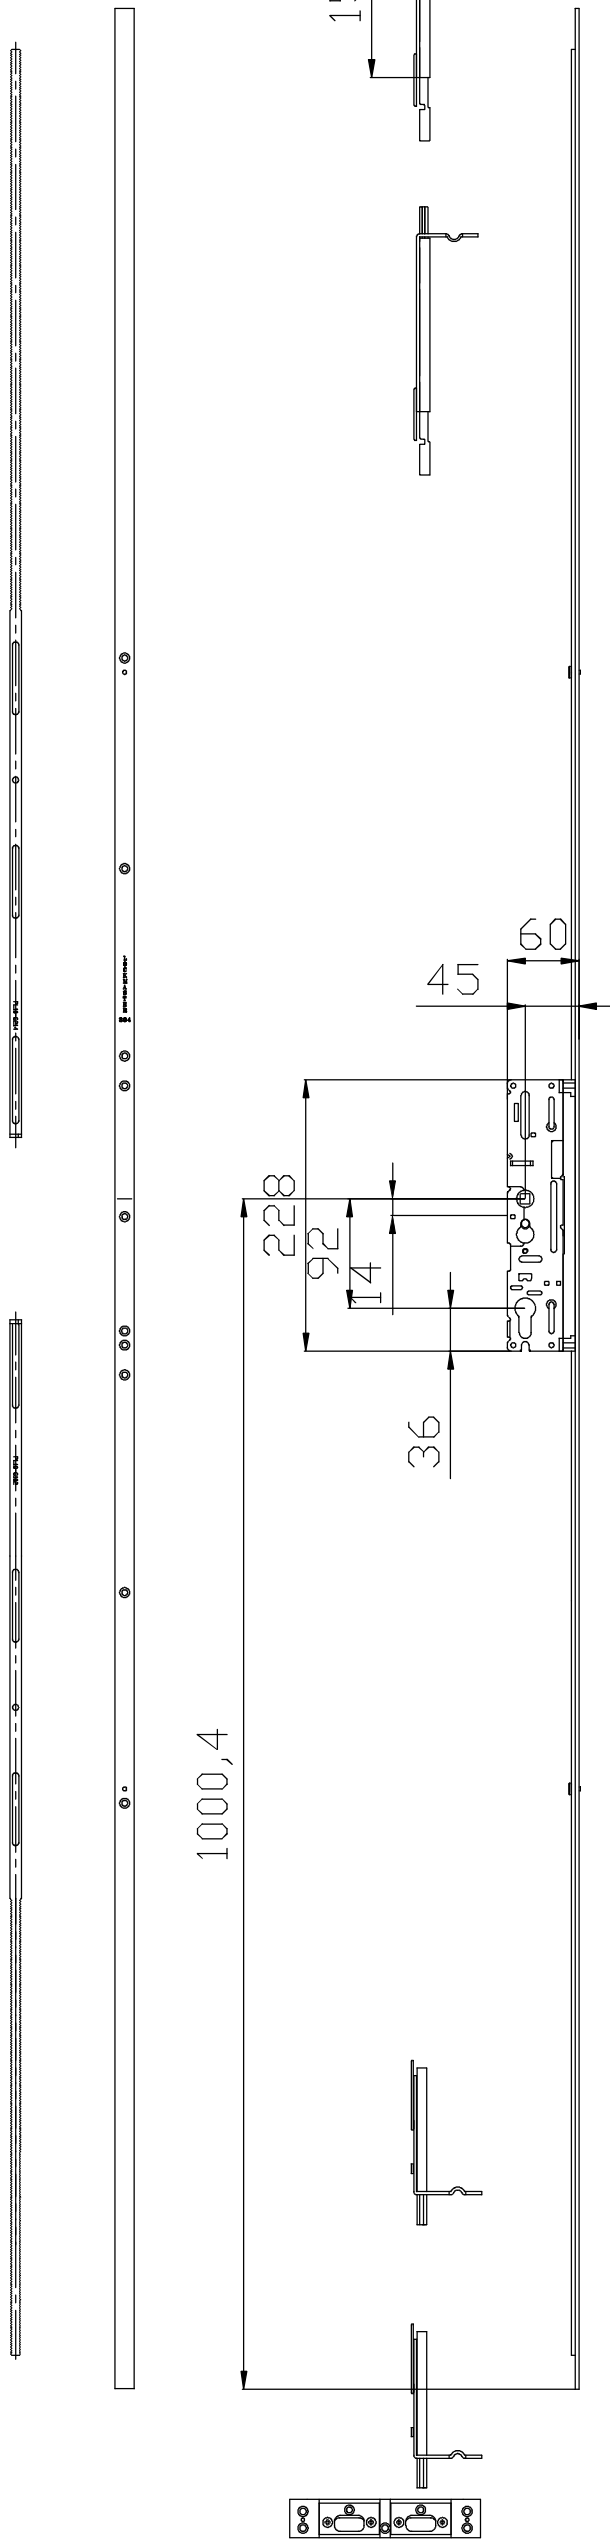

SPLSB24-60 TOP SHOOTBOLT SET

LOCKMASTER

**SPLSP243/45-60 45 BACKSET INACTIVE
SPRUNG LOCK AUSTENITIC FACEPLATE
(LOCK SHOWN IN LOCKED POSITION)**

TO LOCK
22mm TRAVEL

	QTY.	PART NO.
FACEPLATE INACTIVE AUSTENITIC	1	SPL10-C706
BOTTOM ROD	1	PL10-C102-19
STAINLESS GUIDE STUD	2	PL10-C121
TOP ROD	1	PL10-C214-19
SPACER BAR	1	PL10-C752-19
18mm TORX SCREW STAINLESS	1	PLS25-C032
20mm TORX SCREW STAINLESS	2	PLS25-C033
45mm B/S MK2 SLAVE SPRUNG	1	PL10-SA184-19

PLK548-19 KEEP SET

PADDOCK CONTROLLED
QUALITY DEPT. ISSUE 3
18/03/2014 TDF

1st ISS JULY 2011

SPLSB27-60 BOTTOM SHOOTBOLT SET

SPLSP243/45-60 ISSUE 3 18/03/2014

Yale Door and Window Solutions

ASSA ABLOY LIMITED
WILLENHALL,
WEST MIDLANDS.
WV13 3PW.
TEL. (01902) 366800
PRODUCT ENGINEERING DEPT.